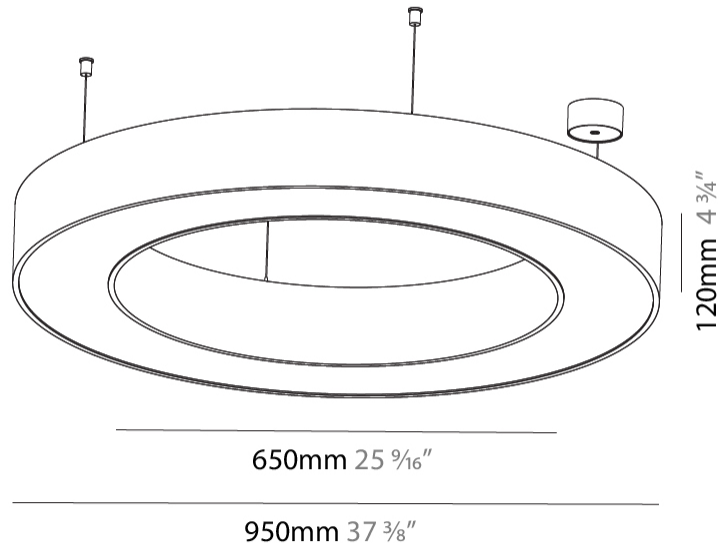

GENERAL

Series: Glorious
Subseries: Glorious
Brand: Prolicht
Division: Architectural
Mounting Type: Suspension
Mounting Location: Ceiling
Subcategory: Ambient

PHYSICAL

Shape: Round
Diameter (mm): 950
Diameter (in): 37 ³/₈
Height (mm): 120
Height (in): 4 ³/₄
Max. Overall Height (mm): 2120
Max. Overall Height (in): 83 ⁷/₁₆
Light Distribution: Direct
Weight (kg): 9.172
Weight (lbs): 20.22
Diffuser: [PMMA - Opal or Micro-Prism](#)
Fixture Finish: [SSR / BKV / CWI / CRY / HAB / LAG / UFT / ITA / RUA / RUR / MIC / FTG / MYG / TWT / LOD / PUS / FRO / FUP / KIA / POP / BLS / SPG / MEY / GOH / GUM / CHC / COM / ABZ / JAG / OBR / MOS / ROR](#)
Fixture Material: Aluminum

ELECTRICAL

Lamp Type: LED (Zhaga Standard)
Input Wattage (W): 45
Total Output Wattage (W): 36 / 28.8 (3500K)
Dimming: [Non-Dimming / Phase Dimming (120Vac only) / 0-10V Dimming](#)
Driver Included: Yes
Driver Location: Integrated
Driver Type: Constant Current
Driver Class: Class 2
Input Voltage (V): 120 - 277
Constant Current (MA): 350 / 900 (3500K)

LED

Color Temperature (°K): [3000 / 3500 / 4000](#)
Max. Delivered Lumen (lm): 4150 / 4302 / 4390
CRI: >80 CRI
Efficiency (%): 65
Lamp Life (hrs): 50000

OPTICAL

RATINGS AND CERTIFICATIONS

Certified By: Certified for North American Standards
IP rating: IP20