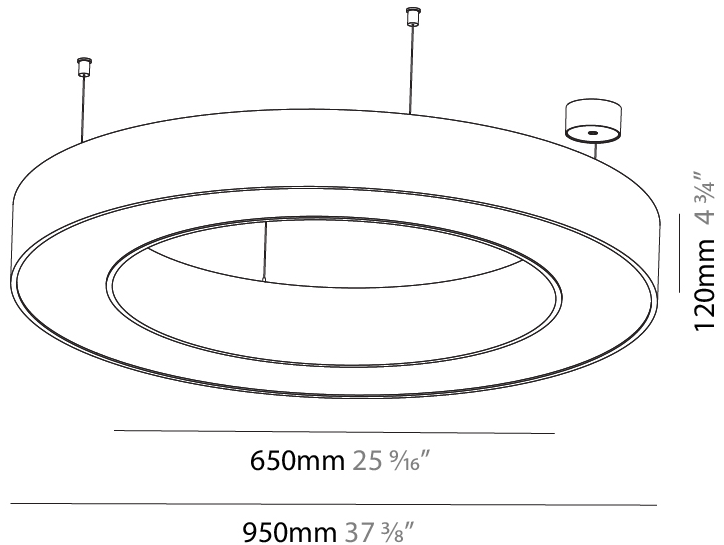

GENERAL

Series: Glorious
Subseries: Glorious
Brand: Prolicht
Division: Architectural
Mounting Type: Suspension
Mounting Location: Ceiling
Subcategory: Ambient

PHYSICAL

Shape: Round
Diameter (mm): 950
Diameter (in): 37 ³/₈
Height (mm): 120
Height (in): 4 ³/₄
Max. Overall Height (mm): 2120
Max. Overall Height (in): 83 ⁷/₁₆
Light Distribution: Direct / Indirect
Weight (kg): 10.395
Weight (lbs): 22.92
Diffuser: PMMA - Opal or Micro-Prism
Fixture Finish: SSR / BKV / CWI / CRY / HAB / LAG / UFT / ITA / RUA / RUR / MIC / FTG / MYG / TWT / LOD / PUS / FRO / FUP / KIA / POP / BLS / SPG / MEY / GOH / GUM / CHC / COM / ABZ / JAG / OBR / MOS / ROR
Fixture Material: Aluminum

ELECTRICAL

Lamp Type: LED (Zhaga Standard)
Input Wattage (W): 58.5
Total Output Wattage (W): 52 / 41.6 (3500K)
Dimming: Non-Dimming / Phase Dimming (120Vac only) / 0-10V Dimming
Driver Included: Yes
Driver Location: Integrated
Driver Type: Constant Current
Driver Class: Class 2
Input Voltage (V): 120 - 277
Constant Current (MA): 350 / 900/400 (3500K)

LED

Color Temperature (°K): 3000 / 3500 / 4000
Max. Delivered Lumen (lm): 4150 / 4302 / 4390 Direct / 1850/ 1911 / 150
CRI: >80 CRI
Efficiency (%): 69
Lamp Life (hrs): 50000

OPTICAL

RATINGS AND CERTIFICATIONS

Certified By: Certified for North American Standards
IP rating: IP20